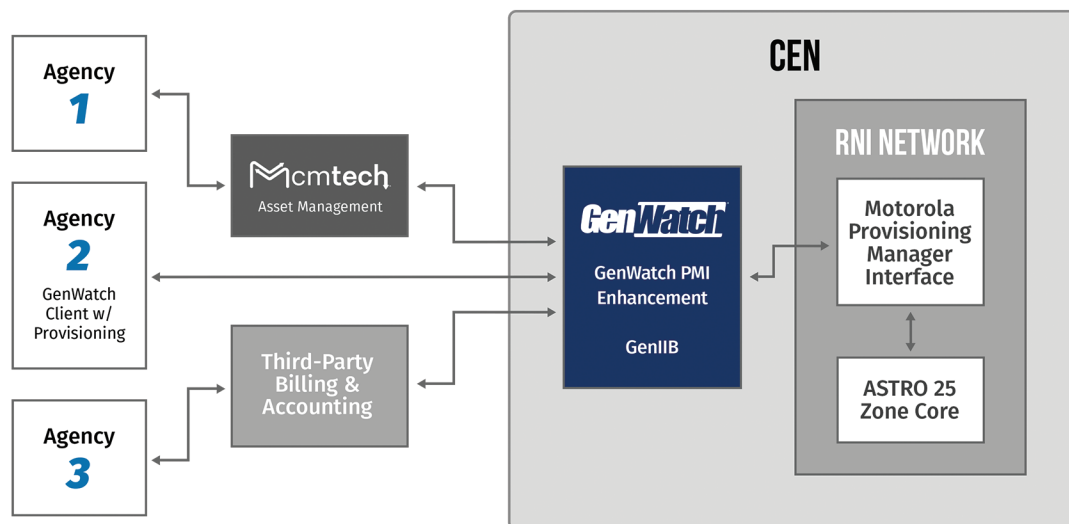

ENHANCE PROVISIONING • SAVE TIME • OPTIMIZE WORKFLOWS

The partnership between Genesis and Mcm**tech** enables Motorola Radio System Managers to manage their assets and various system applications through a single data entry point to the Provisioning Manager and securely exchange information, eliminating the need for duplicate data entry into multiple sources.

This powerful integration between Mcm**tech** and Genesis is utilized for asset and fleet management, remote radio provisioning and billing. Radio System Managers can optimize workflows by sending data from Mcm**tech** Asset Management through the GenWatch® PMI enhancement to the Motorola Provisioning Manager. It also allows for more personnel and member agencies to update the asset management system while maintaining control of who can access the Provisioning Manager.

Integrate the GenWatch Provisioning Manager Interface Enhancement and the Genesis Interoperability Information Broker (GenIIB) with the Mcm**tech** Radio Activity Manager, Mcm**tech** Commasset™ and Mcm**tech** CommShop™ Asset Management Solutions for information sharing with the Provisioning Manager.