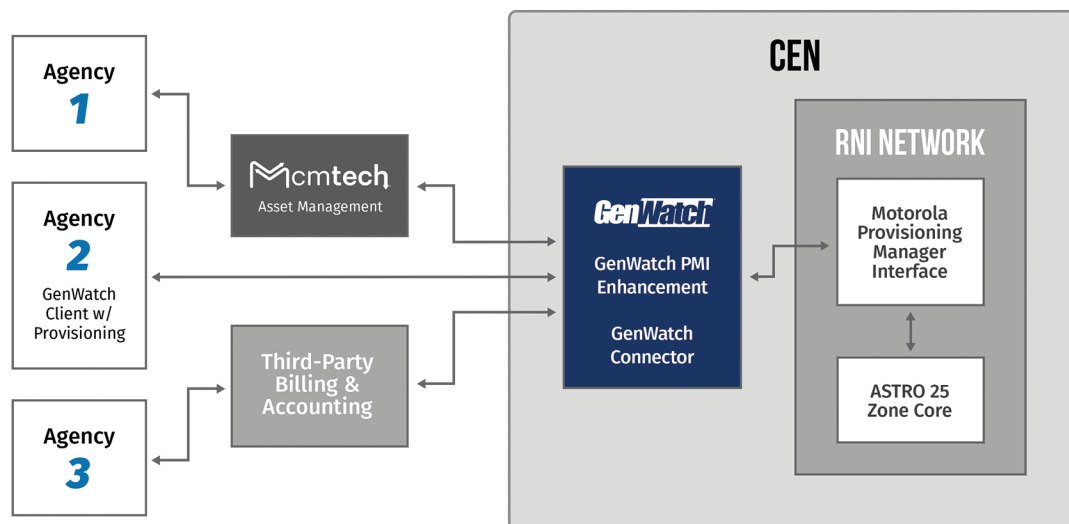

## ENHANCE PROVISIONING • SAVE TIME • OPTIMIZE WORKFLOWS

The partnership between Genesis and Mcm**tech** enables Motorola Radio System Managers to manage their assets and various system applications through a single data entry point to the Provisioning Manager and securely exchange information, eliminating the need for duplicate data entry into multiple sources.

This powerful integration between Mcm**tech** and Genesis is utilized for asset and fleet management, remote radio provisioning and billing. Radio System Managers can optimize workflows by sending data from Mcm**tech** Asset Management through the GenWatch PMI enhancement to the Motorola Provisioning Manager. It also allows for more personnel and member agencies to update the asset management system while maintaining control of who can access the Provisioning Manager.

Integrate the GenWatch Provisioning Manager Interface Enhancement and GenWatch Connector with the Mcm**tech** Radio Activity Manager, Mcm**tech** Comm**asset**™ and Mcm**tech** Comm**Shop**™ Asset Management Solutions for information sharing with the Provisioning Manager.